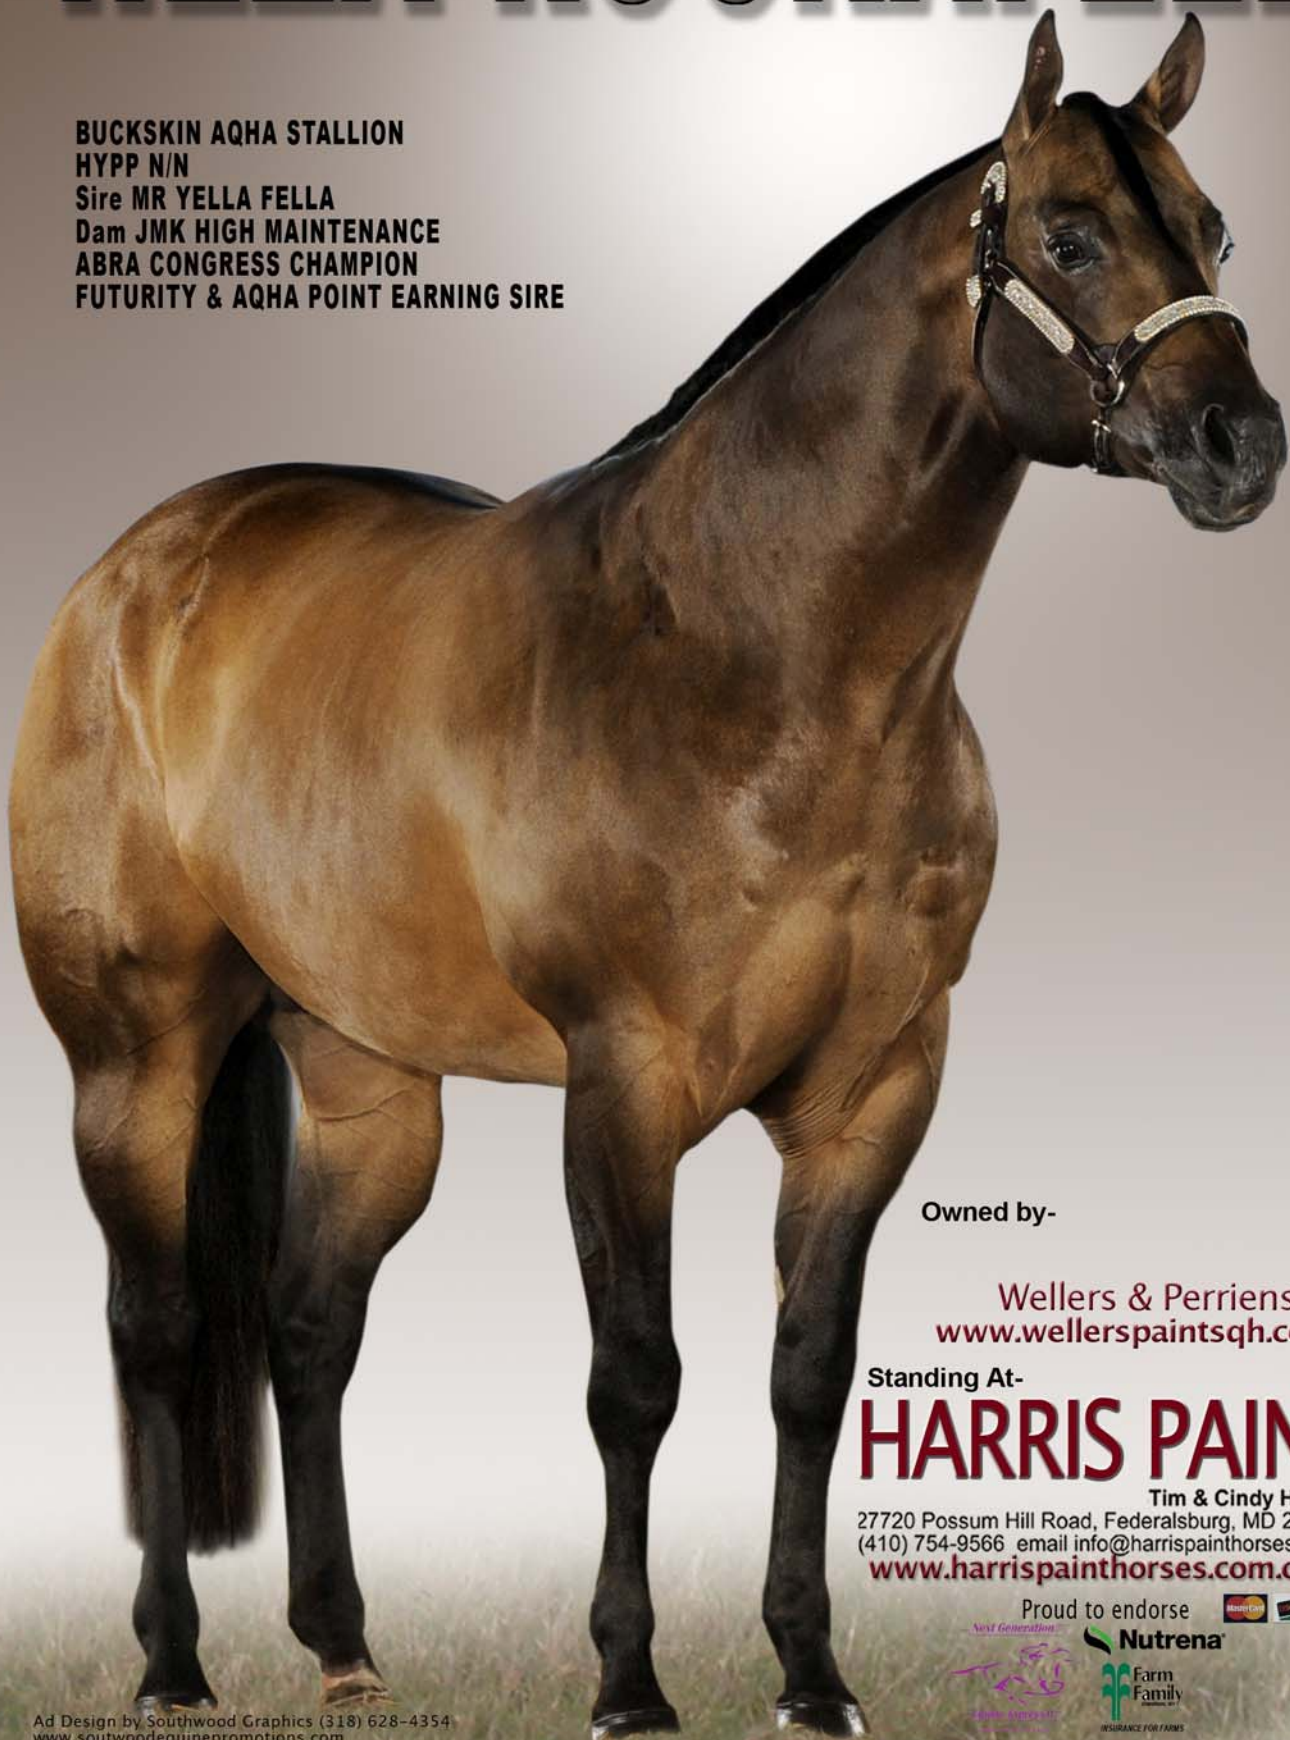

HEZA ROCKAFELLA

BUCKSKIN AQHA STALLION
HYPP N/N
Sire MR YELLA FELLA
Dam JMK HIGH MAINTENANCE
ABRA CONGRESS CHAMPION
FUTURITY & AQHA POINT EARNING SIRE

Owned by-

Wellers & Perriens
www.wellerspaintsqh.com